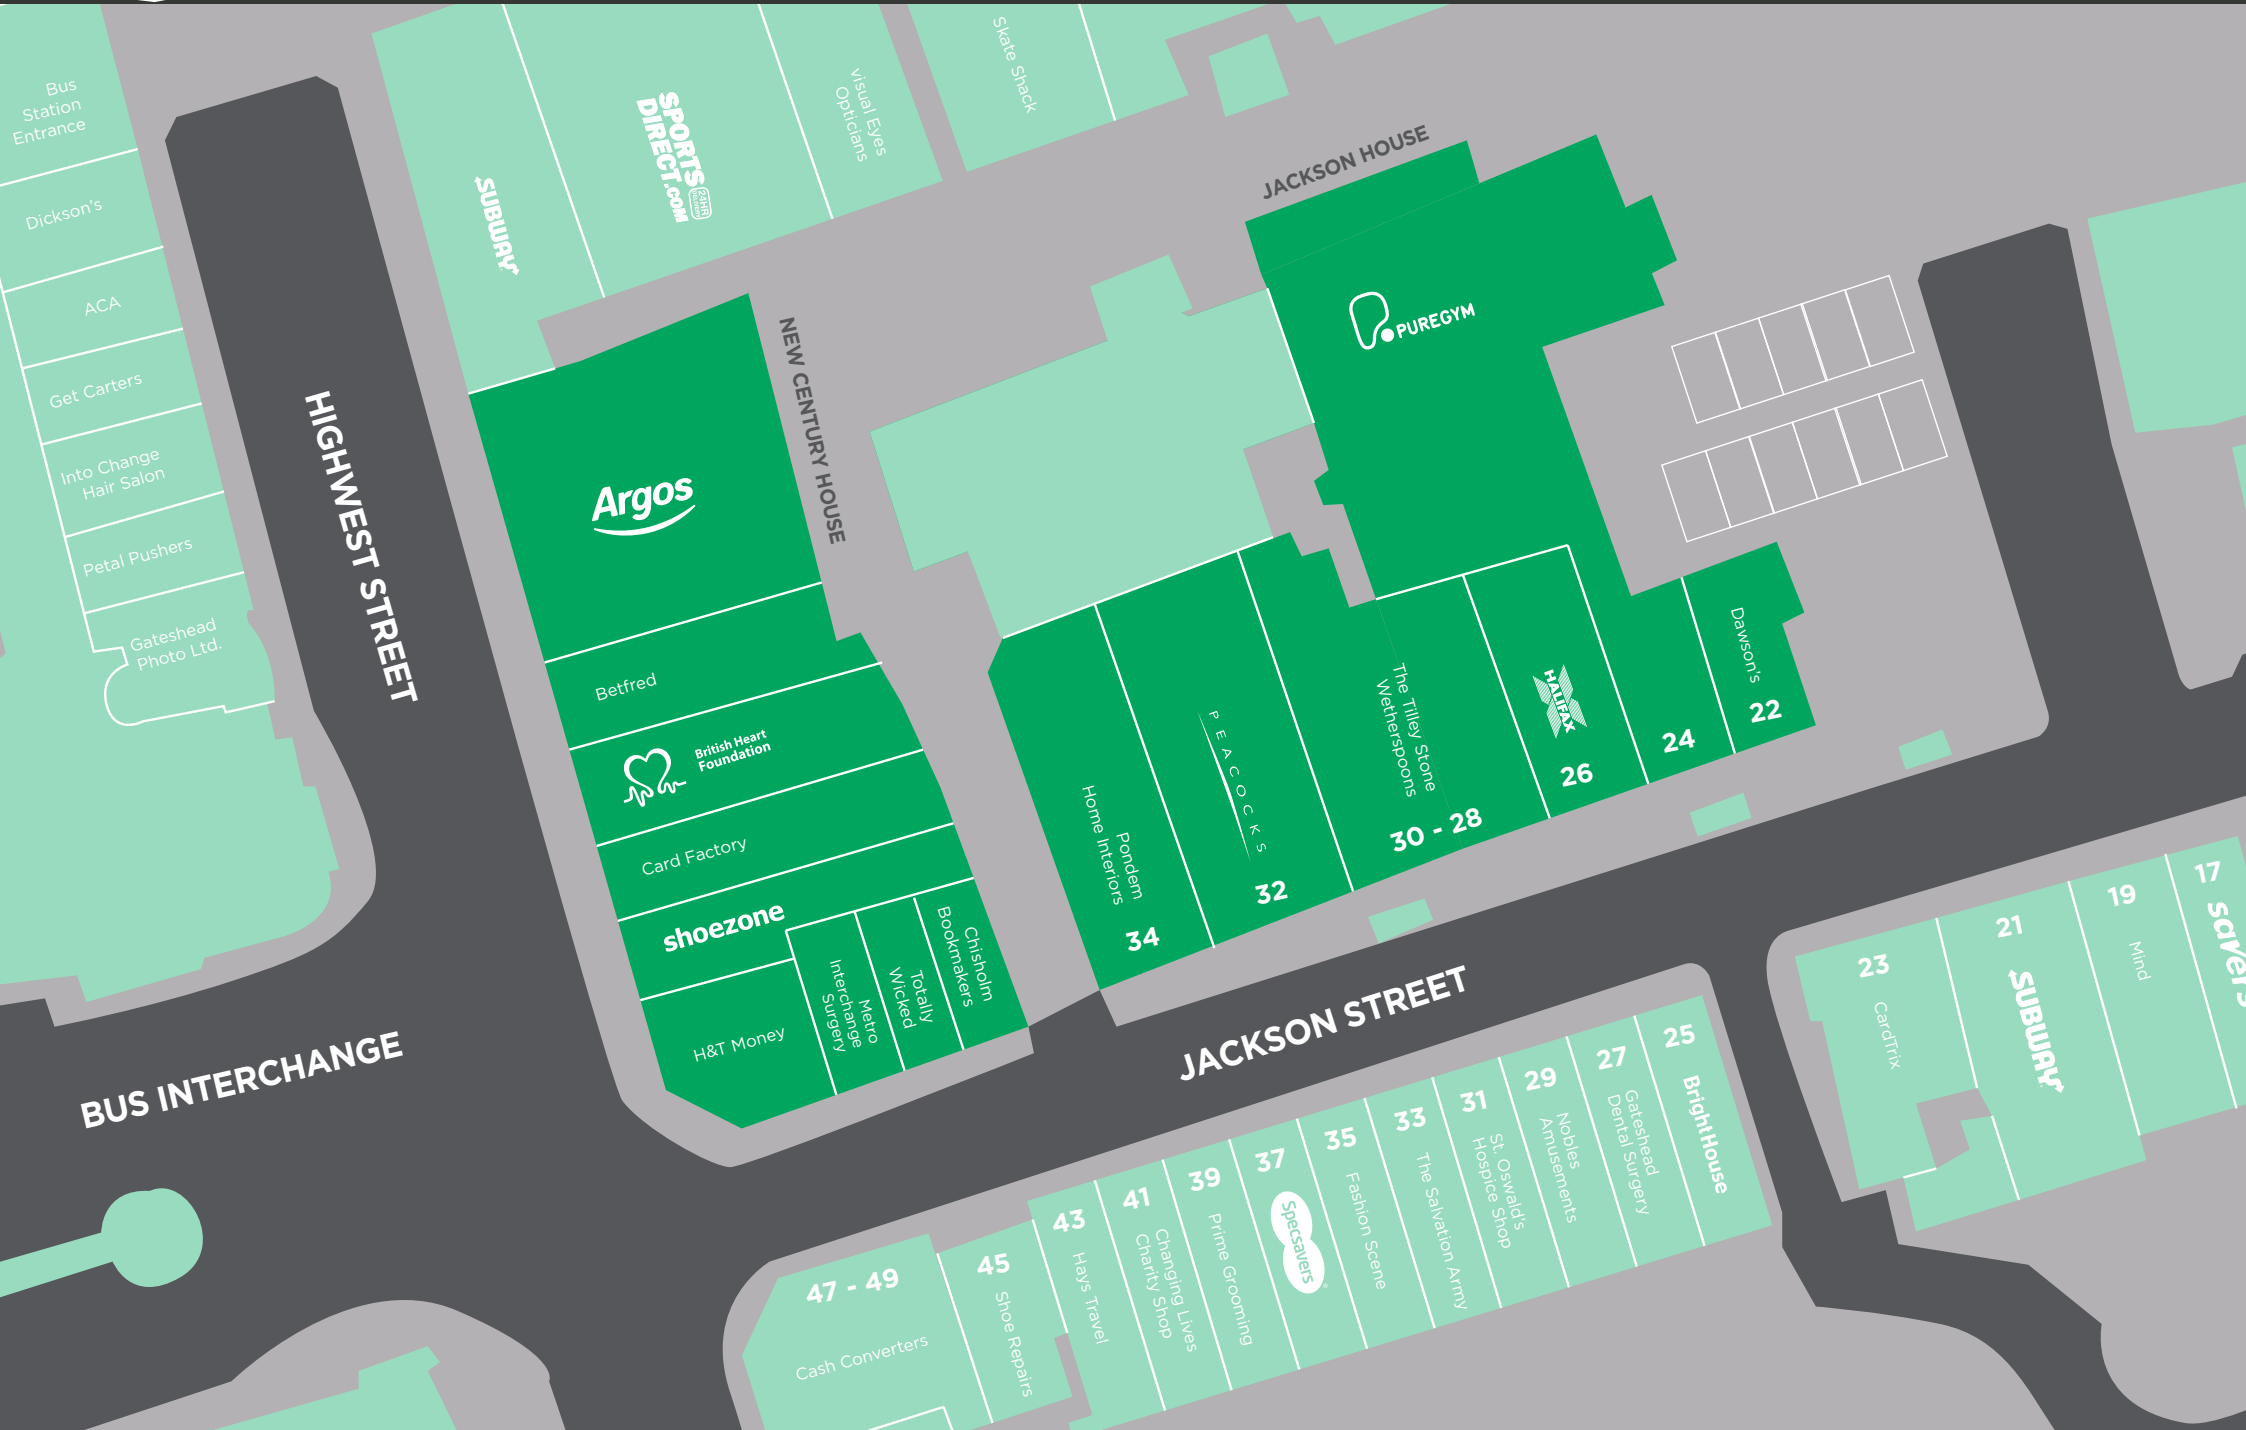

New Century & Jackson House **Gateshead**

**REVITALISED SHOPPING  
CENTRE IN THE HEART OF  
GATESHEAD**

Situated in Tyne & Wear and opposite Newcastle Upon Tyne, New Century & Jackson House are in the centre of Gateshead and adjacent to Trinity Square.

**79,835**  
sq ft

**201,600**  
population of catchment area

**Anchor Stores**

**15**  
retail units

**8th largest**  
metropolitan area in Britain - 774,891 people

**PEACOCKS**

**24/7**  
onsite gym

**£14.8 billion**  
worth of local economy

HIGHEST STREET

BUS INTERCHANGE

JACKSON STREET

NEW CENTURY HOUSE

JACKSON HOUSE

Argos

Betfred

British Heart Foundation

Card Factory

shoezone

H&T Money

Metro Interchange Surgery  
Totally Wicked  
Bookmakers

Chisholm

Home Interiors

34

PEACOCKS